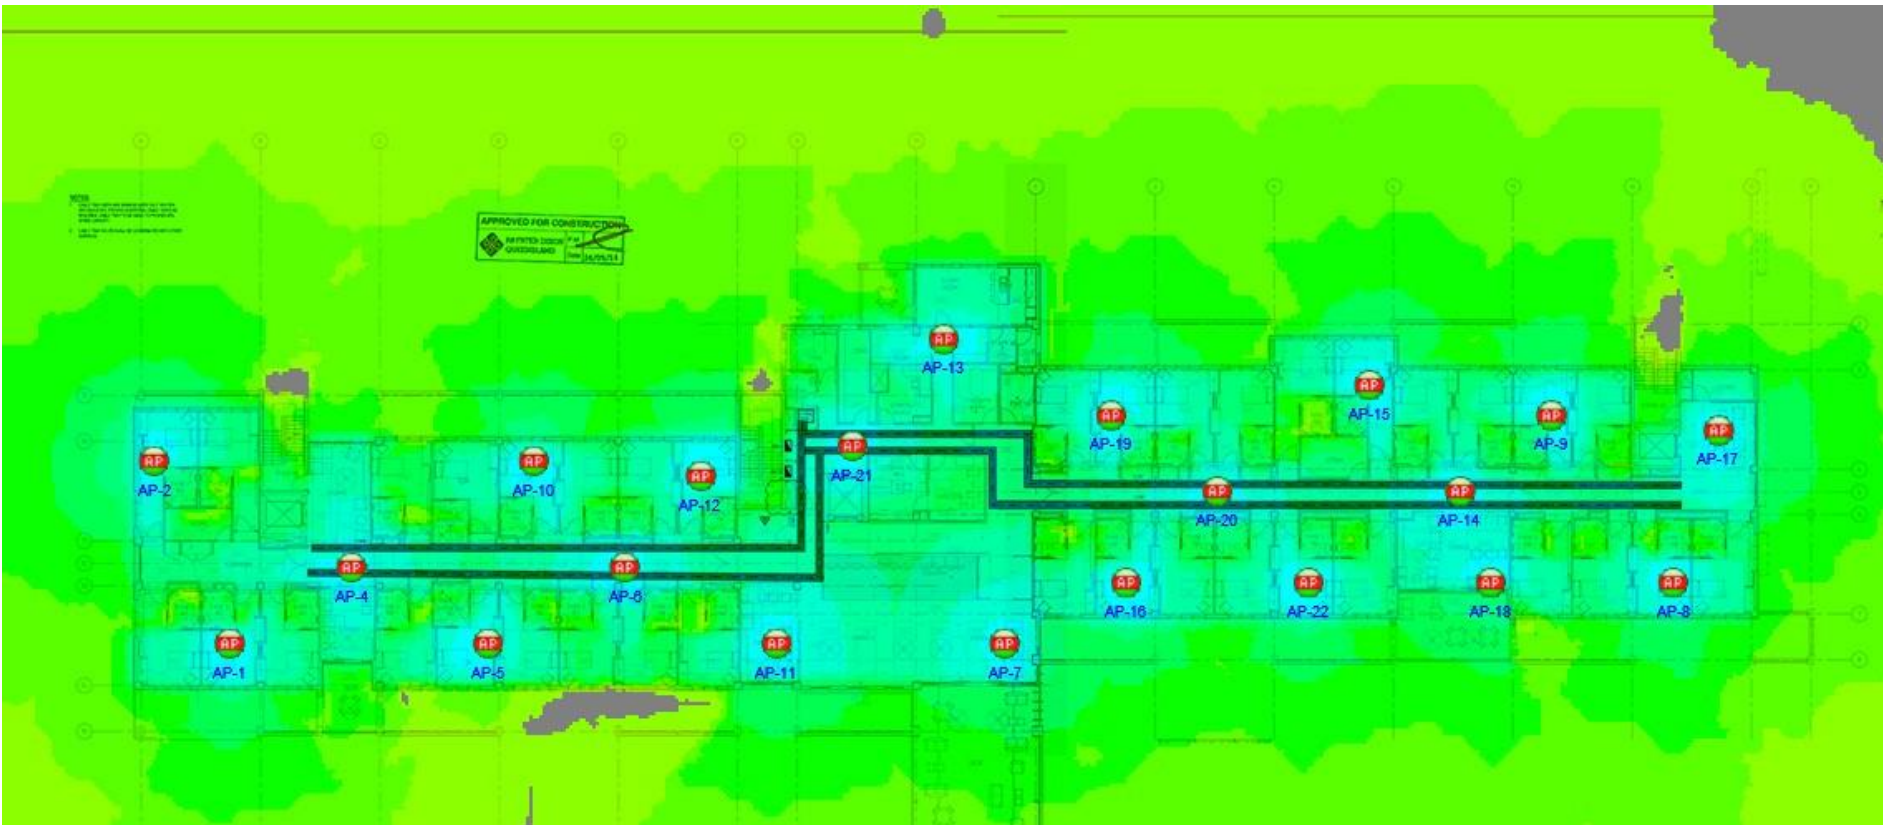

Decisions...

High Level Org Chart

ORGANISATIONAL CHART

Culture and Team...

IT Integrity Due Diligence Process

Staff Productivity

Kerrisdale Gardens
The New World of Integrated Service Provision

Superior Communication

Aged Care Technology Landscape

Wireless Heat Map - Ground

Wireless Heat Map – Lvl 1

Kerrisdale Gardens
The New World of Integrated Service Provision

Infrastructure...

Kerrisdale Gardens

The New World of Integrated Service Provision