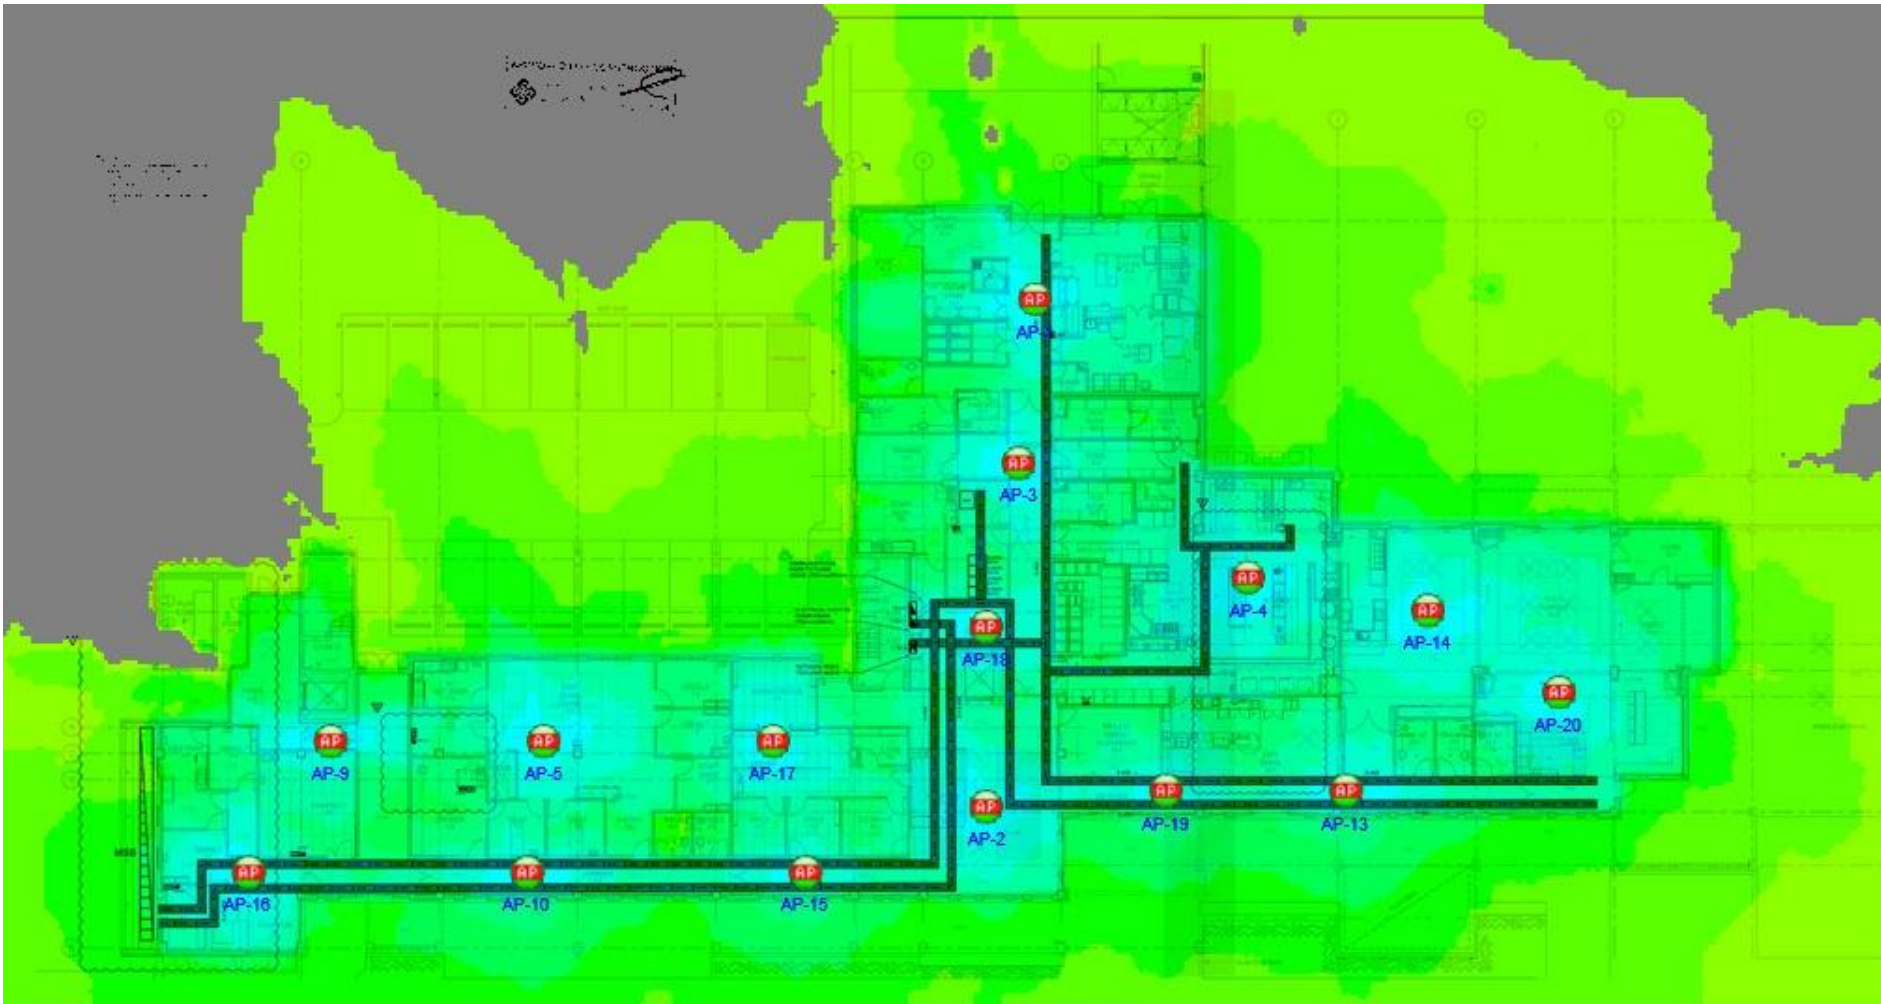

Decisions...

High Level Org Chart

ORGANISATIONAL CHART

Culture and Team...

IT Integrity Due Diligence Process

Staff Productivity

Kerrisdale Gardens
The New World of Integrated Service Provision

Superior Communication

Aged Care Technology Landscape

Wireless Heat Map - Ground

Wireless Heat Map – Lvl 1

Kerrisdale Gardens
The New World of Integrated Service Provision

Infrastructure...

Kerrisdale Gardens

The New World of Integrated Service Provision