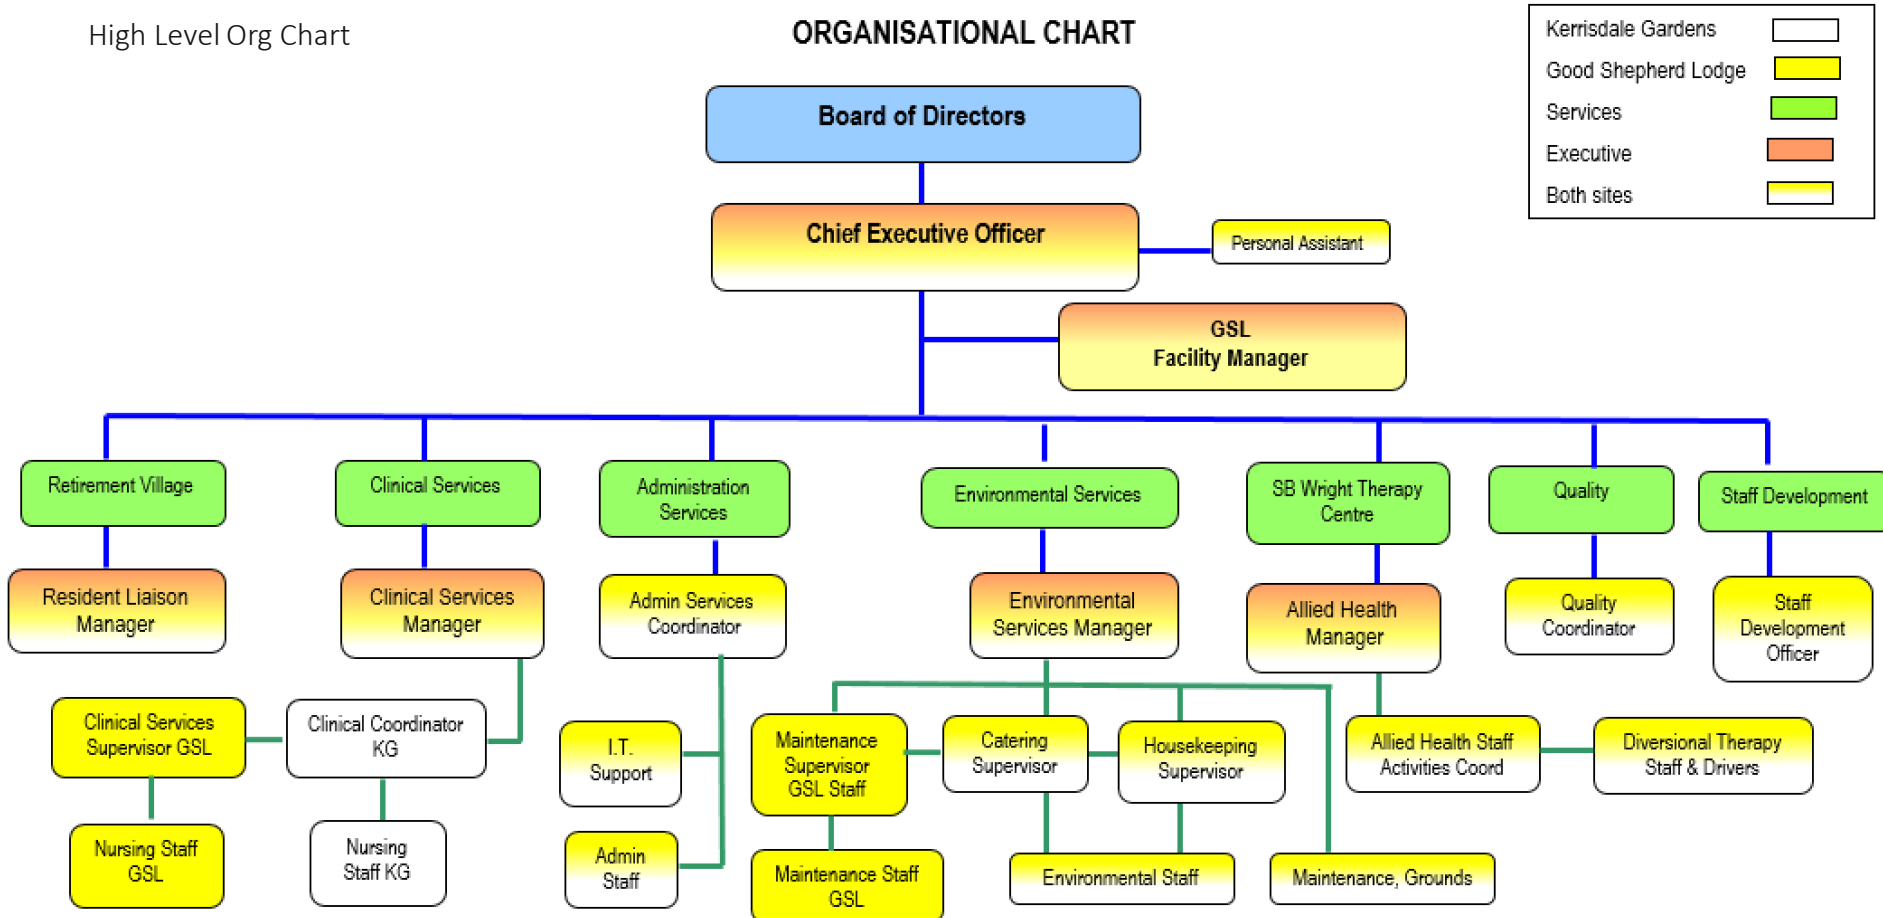

LEADING AGE SERVICES
AUSTRALIA
QUEENSLAND

Kerrisdale Gardens

The New World of Integrated Service Provision

Raelene Phillips and Scott Lawton

Good Shepherd Lodge

- Operating in Mackay Since 1974
- 42 Beds

The Idea...

In 2009 an 8 hectare site 11kms away was purchased

The Idea...

- Engaged Paynter Dixon
- Visited various sites
- First community forum 2012

Kerrisdale Gardens

The New World of Integrated Service Provision

Decisions...

High Level Org Chart

ORGANISATIONAL CHART

Culture and Team...

IT Integrity Due Diligence Process

Staff Productivity

Kerrisdale Gardens
The New World of Integrated Service Provision

Superior Communication

Aged Care Technology Landscape

Wireless Heat Map - Ground

Wireless Heat Map – Lvl 1

Kerrisdale Gardens
The New World of Integrated Service Provision

Infrastructure...

Kerrisdale Gardens

The New World of Integrated Service Provision